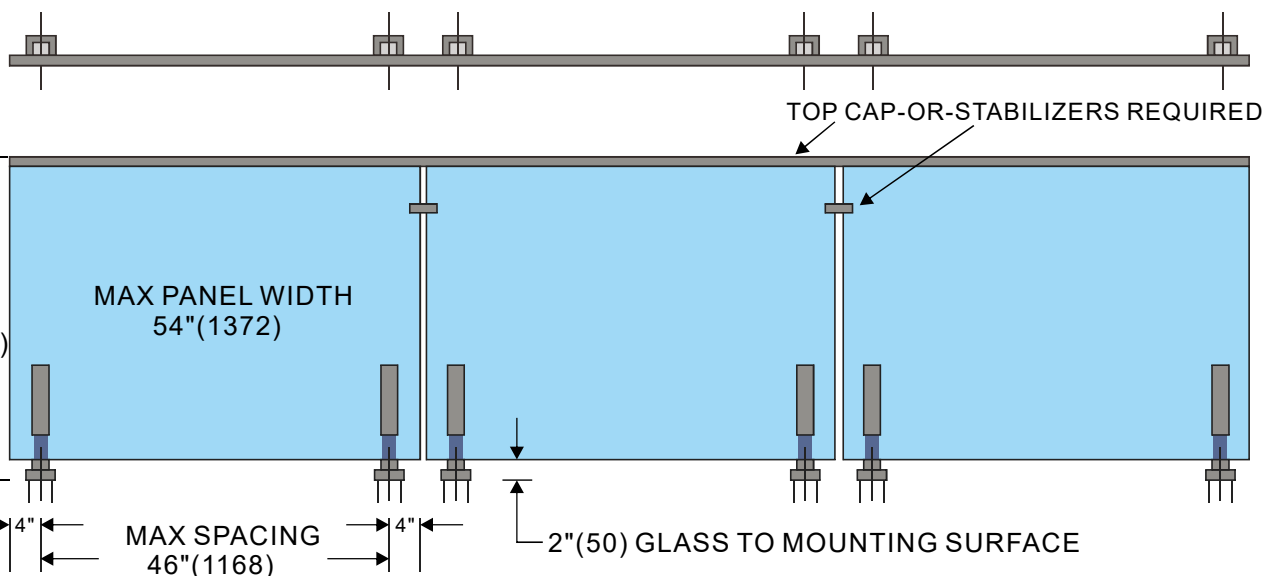

# CAGT370 SURFACE MOUNT SPIGOT INSTALLATION GUIDE

FOR 1/2"(12)~9/16"(15) THICK  
TEMPERED / LAMINATED GLASS

GLASS CUTTING-OUT

MAXIMUM GLASS PANEL DIMENSIONS INDICATION