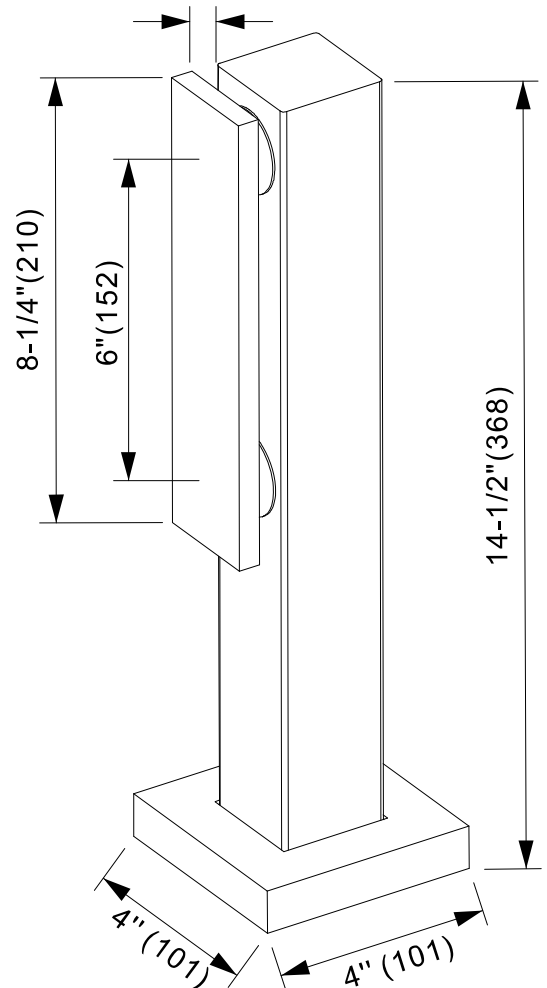

# CAGT370 SURFACE MOUNT SPIGOT INSTALLATION GUIDE

FOR 1/2"(12)~9/16"(15) THICK  
TEMPERED / LAMINATED GLASS

GLASS CUTTING-OUT

MAXIMUM GLASS PANEL DIMENSIONS INDICATION