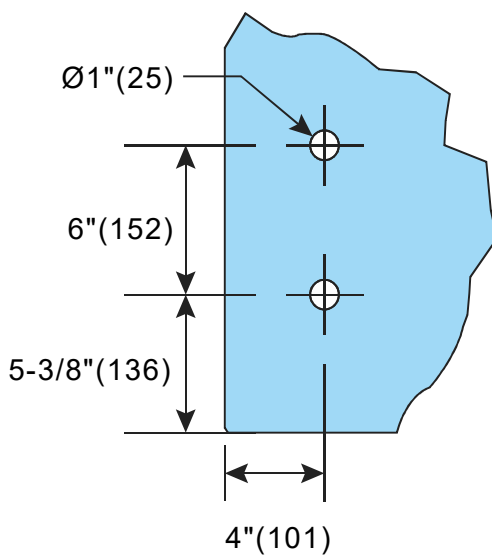

# CAGT370 SURFACE MOUNT SPIGOT INSTALLATION GUIDE

FOR 1/2"(12)~9/16"(15) THICK  
TEMPERED / LAMINATED GLASS

GLASS CUTTING-OUT

MAXIMUM GLASS PANEL DIMENSIONS INDICATION